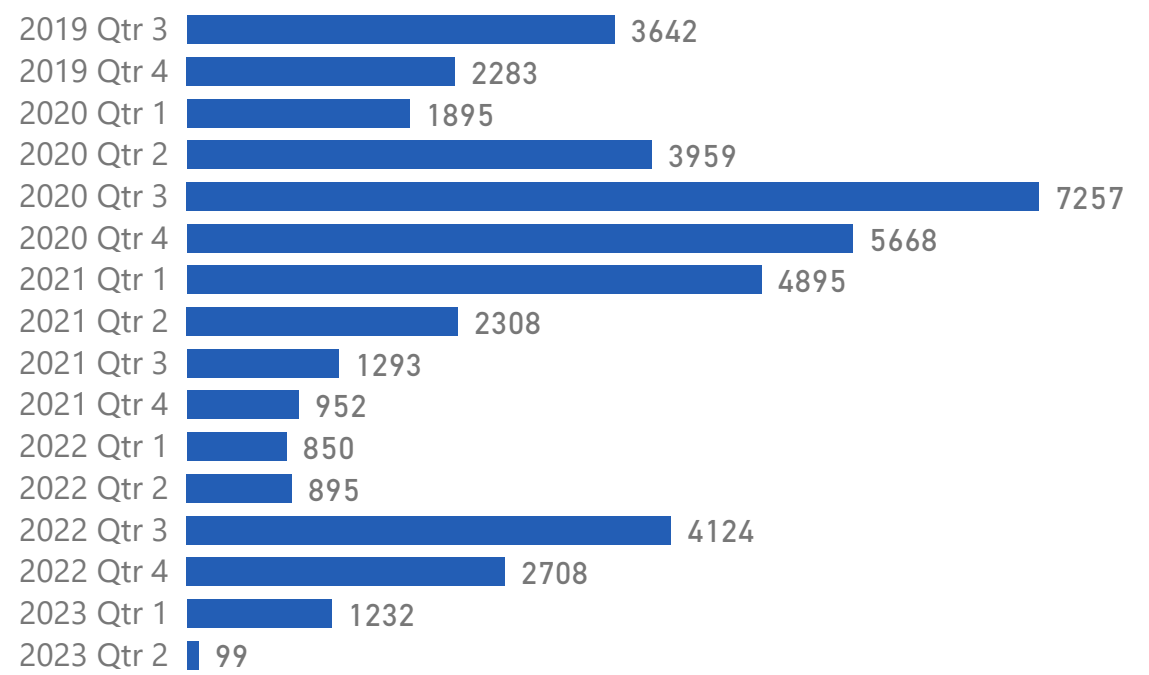

13/04/2023

BENEFICIARIES ENROLLED IN HELIOS

44060

SINCE THE BEGINNING OF PROJECT IMPLEMENTATION

ENROLLMENT PER COUNTRY OF ORIGIN

AGE OF THE ENROLLED HELIOS POPULATION

NEW ENROLLMENTS PER QUARTER

ENROLLMENT PER GENDER