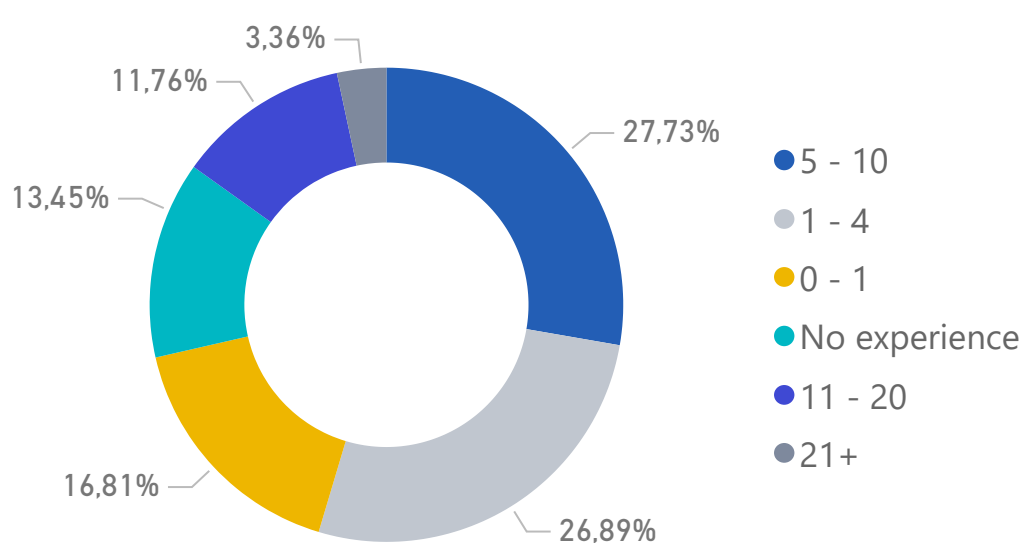

EMPLOYABILITY SUPPORT

YEARS OF PROFESSIONAL EXPERIENCE

Job Counselling Sessions
10696