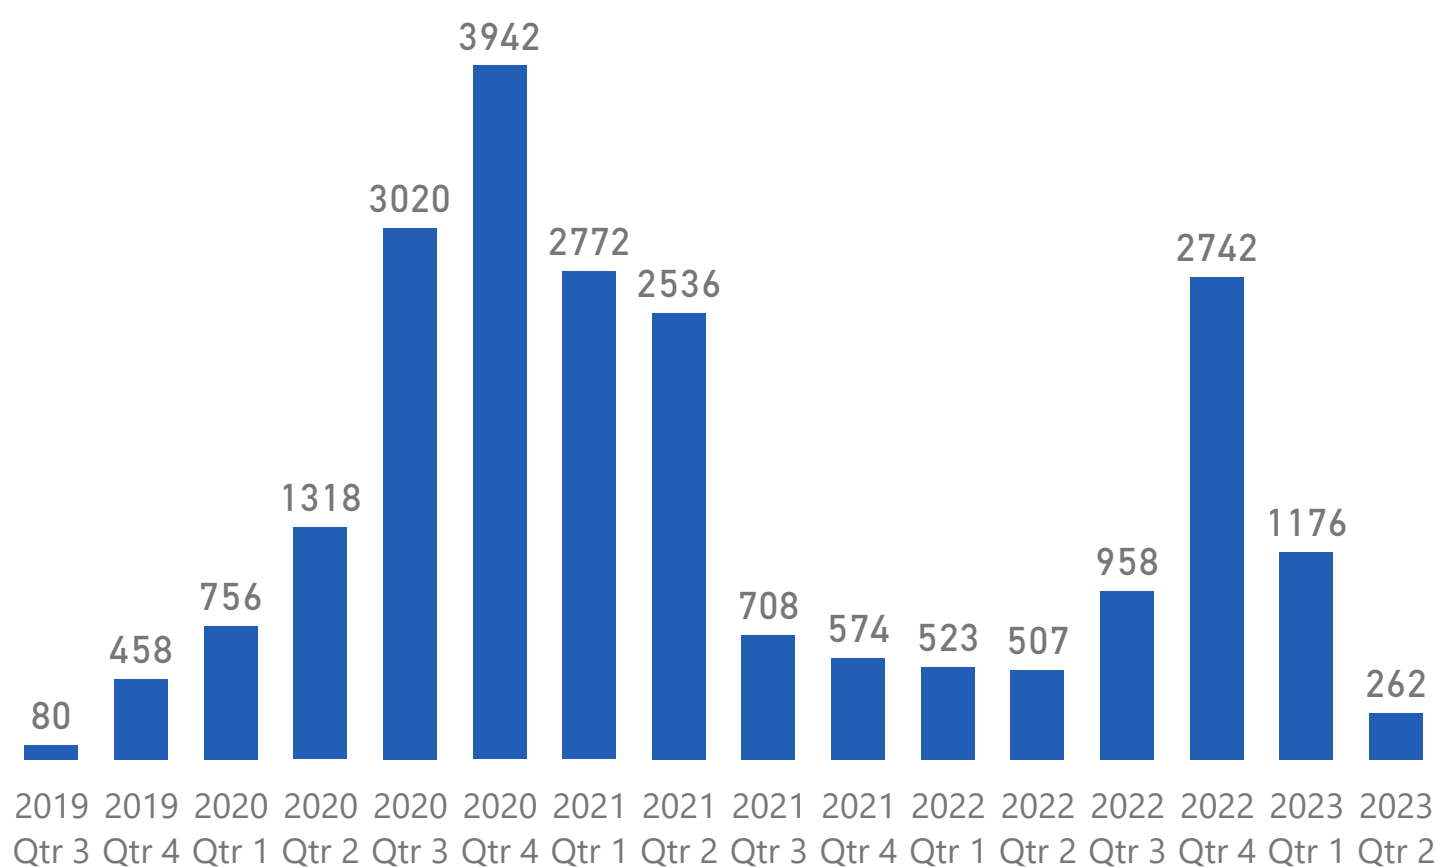

BENEFICIARIES WITH NEW LEASE AGREEMENTS PER QUARTER

DISTRIBUTION OF BENEFICIARIES WITH LEASE AGREEMENTS PER REGION

Attica	49,06%
Central Macedonia	21,75%
Crete	7,85%
Epirus	5,08%
North Aegean	2,92%
Western Greece	2,83%
Thessaly	2,29%
Central Greece	2,26%
Peloponnese	1,76%
South Aegean	1,62%
Eastern Macedonia and Thrace	1,36%
Western Macedonia	1,12%
Ionian Islands	0,10%

INTEGRATION MONITORING

Number of Sessions
29155