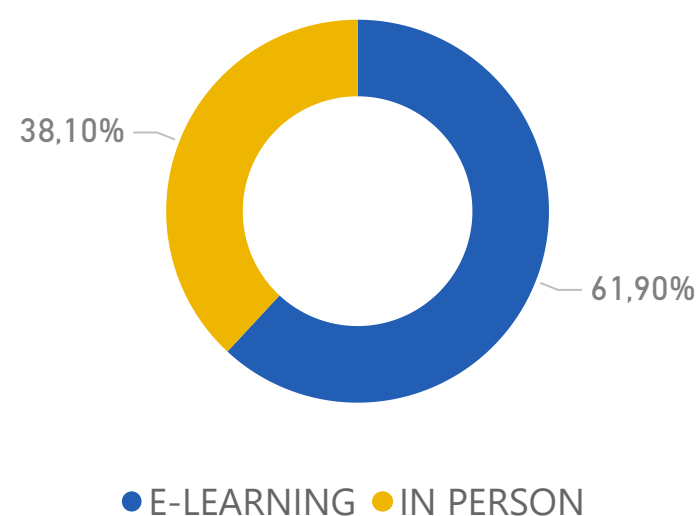

INTEGRATION MONITORING

Number of Sessions
29155

TYPE OF SUPPORT PROVIDED

INTEGRATION COURSES

Enrollments
9540

Current Students
808

EDUCATION MODALITY

EMPLOYABILITY SUPPORT

YEARS OF PROFESSIONAL EXPERIENCE

Job Counselling Sessions
10696

JOB COUNSELLING PER GENDER

SKILLS PROFILING RESULT - EDUCATION LEVEL

Education Level (ISCED 2011)	#
Upper secondary education	1517
Bachelor	1516
Primary education	1345
Lower secondary education	1269
Early childhood education	809
Master's	204
Post-secondary non tertiary education	149
Short cycle tertiary education	136
Doctoral	24
Doctoral not completed	4